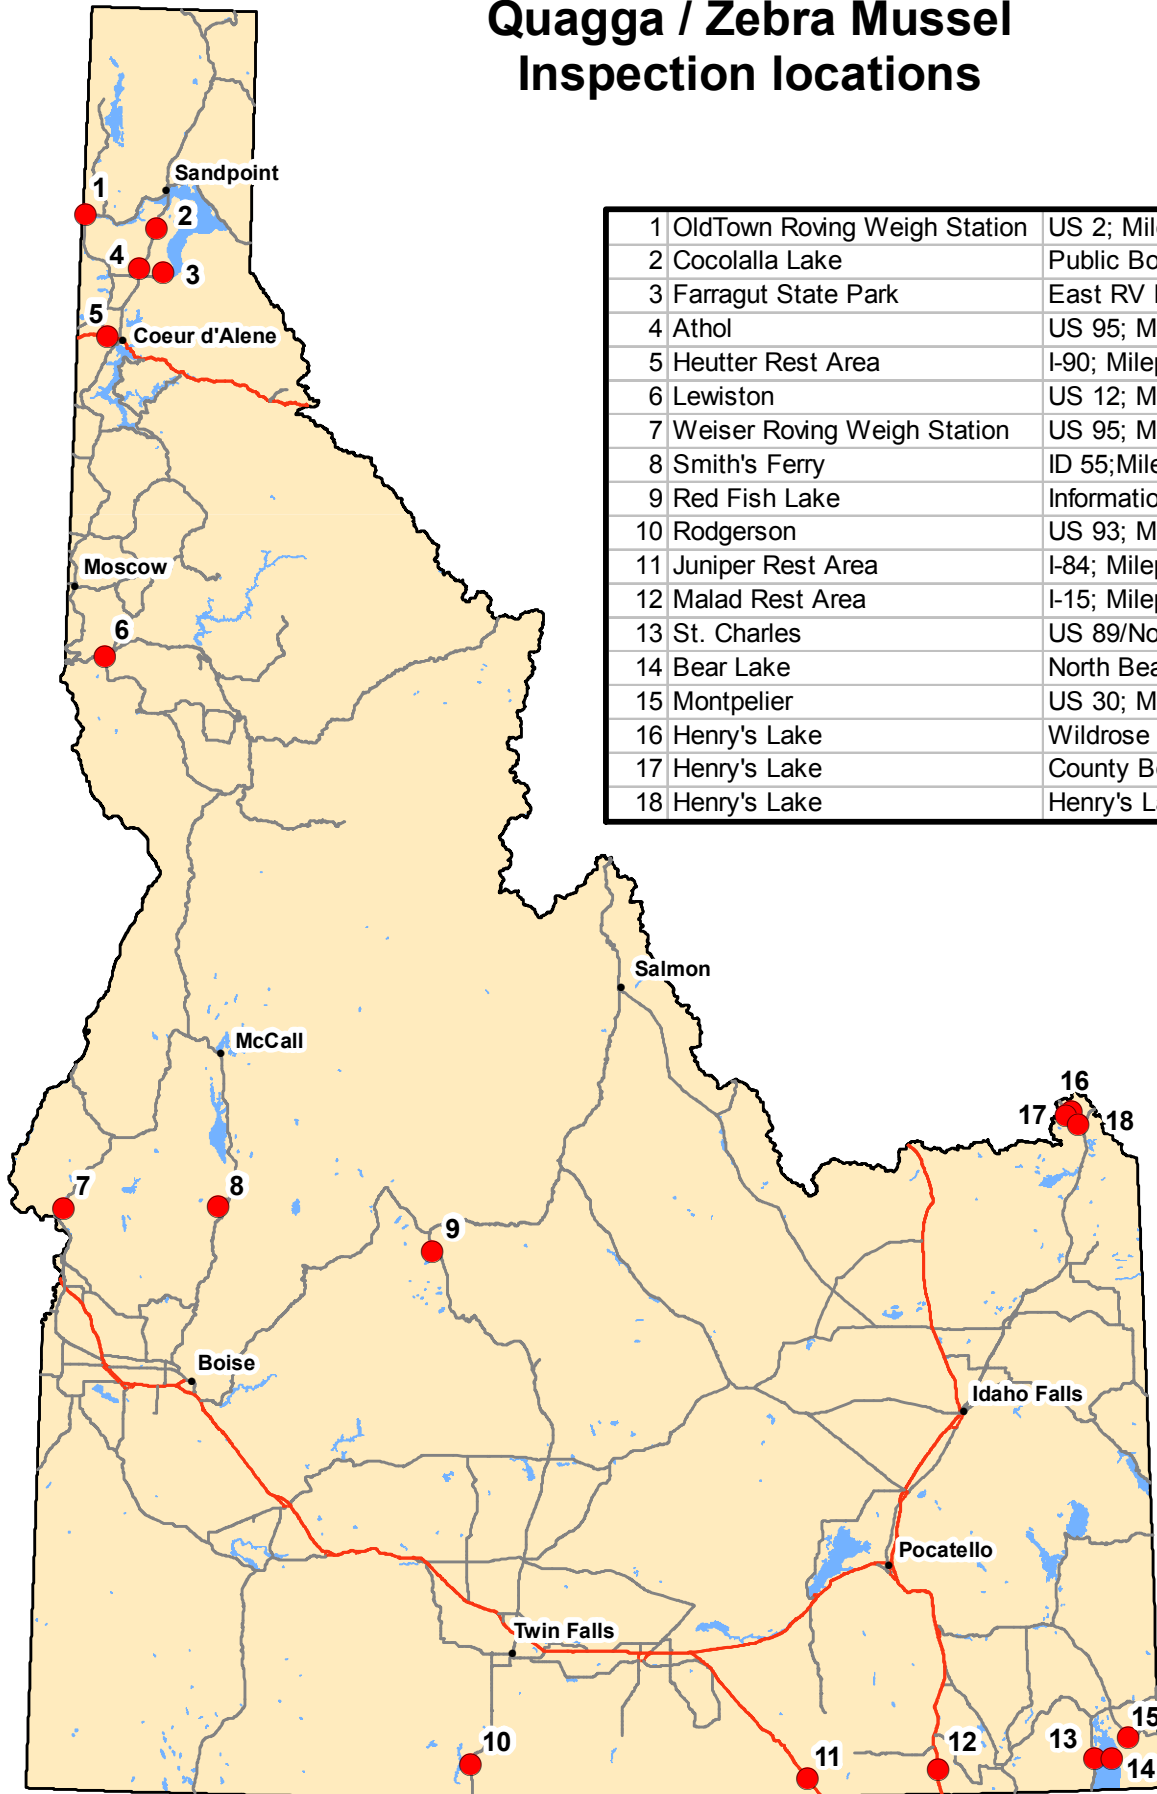

Quagga / Zebra Mussel Inspection locations

1	OldTown Roving Weigh Station	US 2; Milepost 2
2	Cocolalla Lake	Public Boat Ramp
3	Farragut State Park	East RV Dump
4	Athol	US 95; Milepost 451
5	Heutter Rest Area	I-90; Milepost 8.5
6	Lewiston	US 12; Milepost 12.5
7	Weiser Roving Weigh Station	US 95; Milepost 85
8	Smith's Ferry	ID 55; Milepost 97.5
9	Red Fish Lake	Information Center
10	Rodgerson	US 93; Milepost 9.5
11	Juniper Rest Area	I-84; Milepost 269
12	Malad Rest Area	I-15; Milepost 7
13	St. Charles	US 89/North Shore Road
14	Bear Lake	North Beach State Park
15	Montpelier	US 30; Milepost 444.5
16	Henry's Lake	Wildrose RV Park
17	Henry's Lake	County Boat Dock
18	Henry's Lake	Henry's Lake State Park